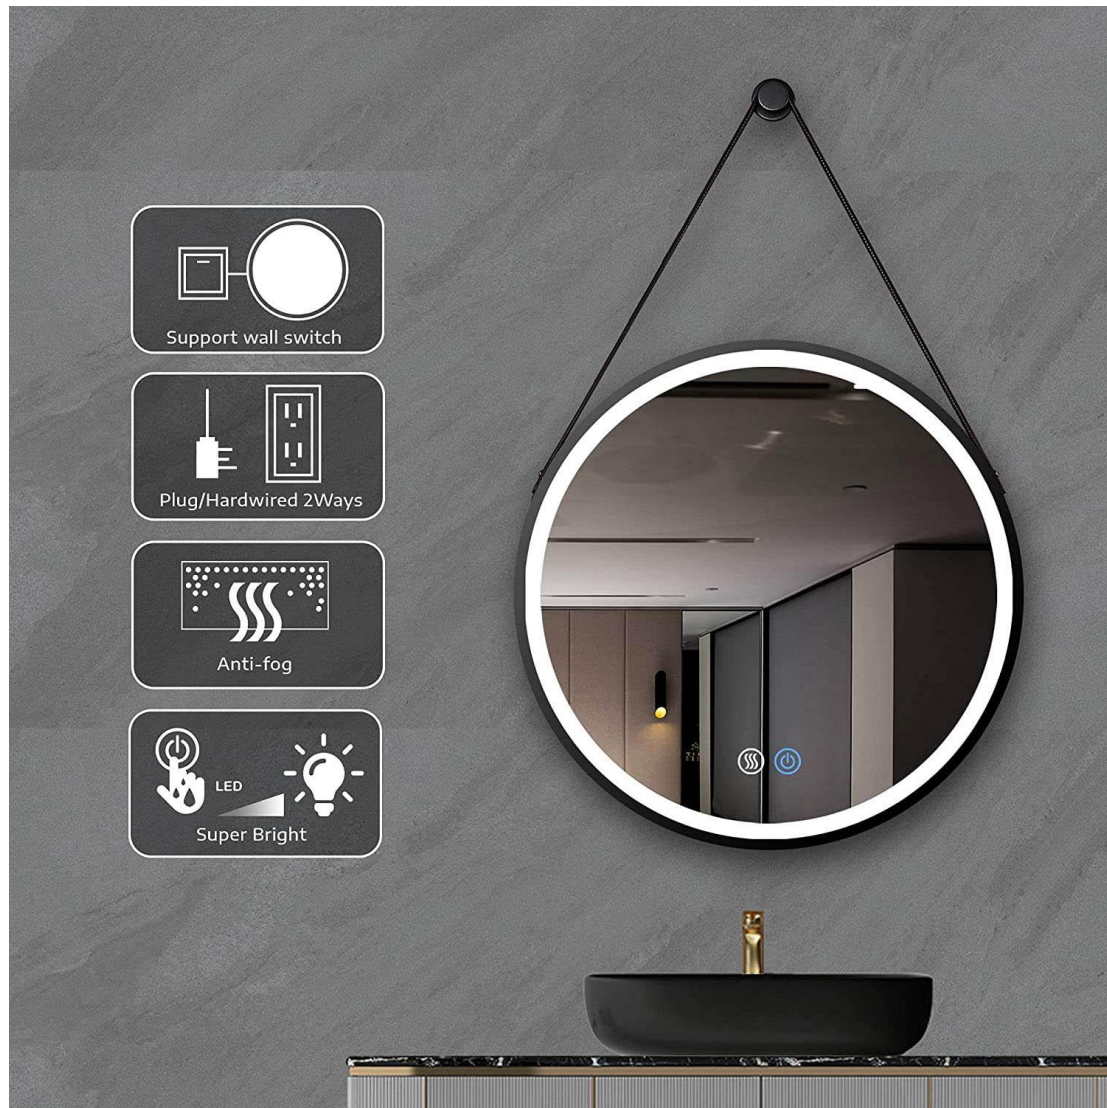

Product Feature And Application

This Classic Design is desirable and handy, **Round Hotel LED Bathroom Mirror with Belt** will highlight your bathroom decoration, increase grade and efficiency.

Feature:

Time

< 5s exchange >

Temperature

09:58

22.55°

08:28

Product Details

To build a dream bathroom with LED Lighted Mirror, **Round Hotel LED Bathroom Mirror with Belt** offer inbuilt defogger, On/Off Touch switch, with LED lights.

Name: **Round Hotel LED Bathroom Mirror with Belt**

Size: Φ 600*600mm, Φ 800*800mm, Φ 900*900mm, (or Customizable size)

Optional Functions: Defogger, Touch switch, Bluetooth, Time., etc.

Mirror: 5mm copper-free mirror, frameless.

Led Stripe: UL certified waterproof LED stripe

Color Temp.: 3000K/4000K/6000K

Shape: Round/Circle, or customized

Product Qualification

Every piece of **Round Hotel LED Bathroom Mirror with Belt** tested and checked by QC team. Only qualified **Round Hotel LED Bathroom Mirror with Belt** can be shipped. Strict IPQC FQC QA make sure the best quality to customers.